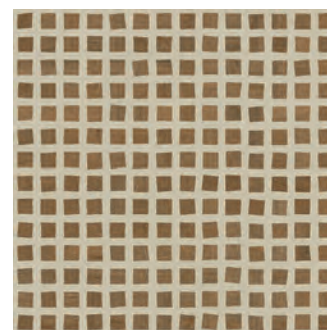

OSLO

CL1
R10 CL2

120x120 cm 47.2x47.2 inches

Lambeth-R Natural
Lambeth-R Natural R10
G.171

80x80 cm 31.5x31.5 inches

Camden-R Natural
Camden-R Natural R10
G.161

Hudson-R Natural
Hudson-R Natural R10
G.161

(*) 27x31 cm approx
10.6x12.2 inch approx.
Mos. Toyen
Mos. Toyen R10
G.94