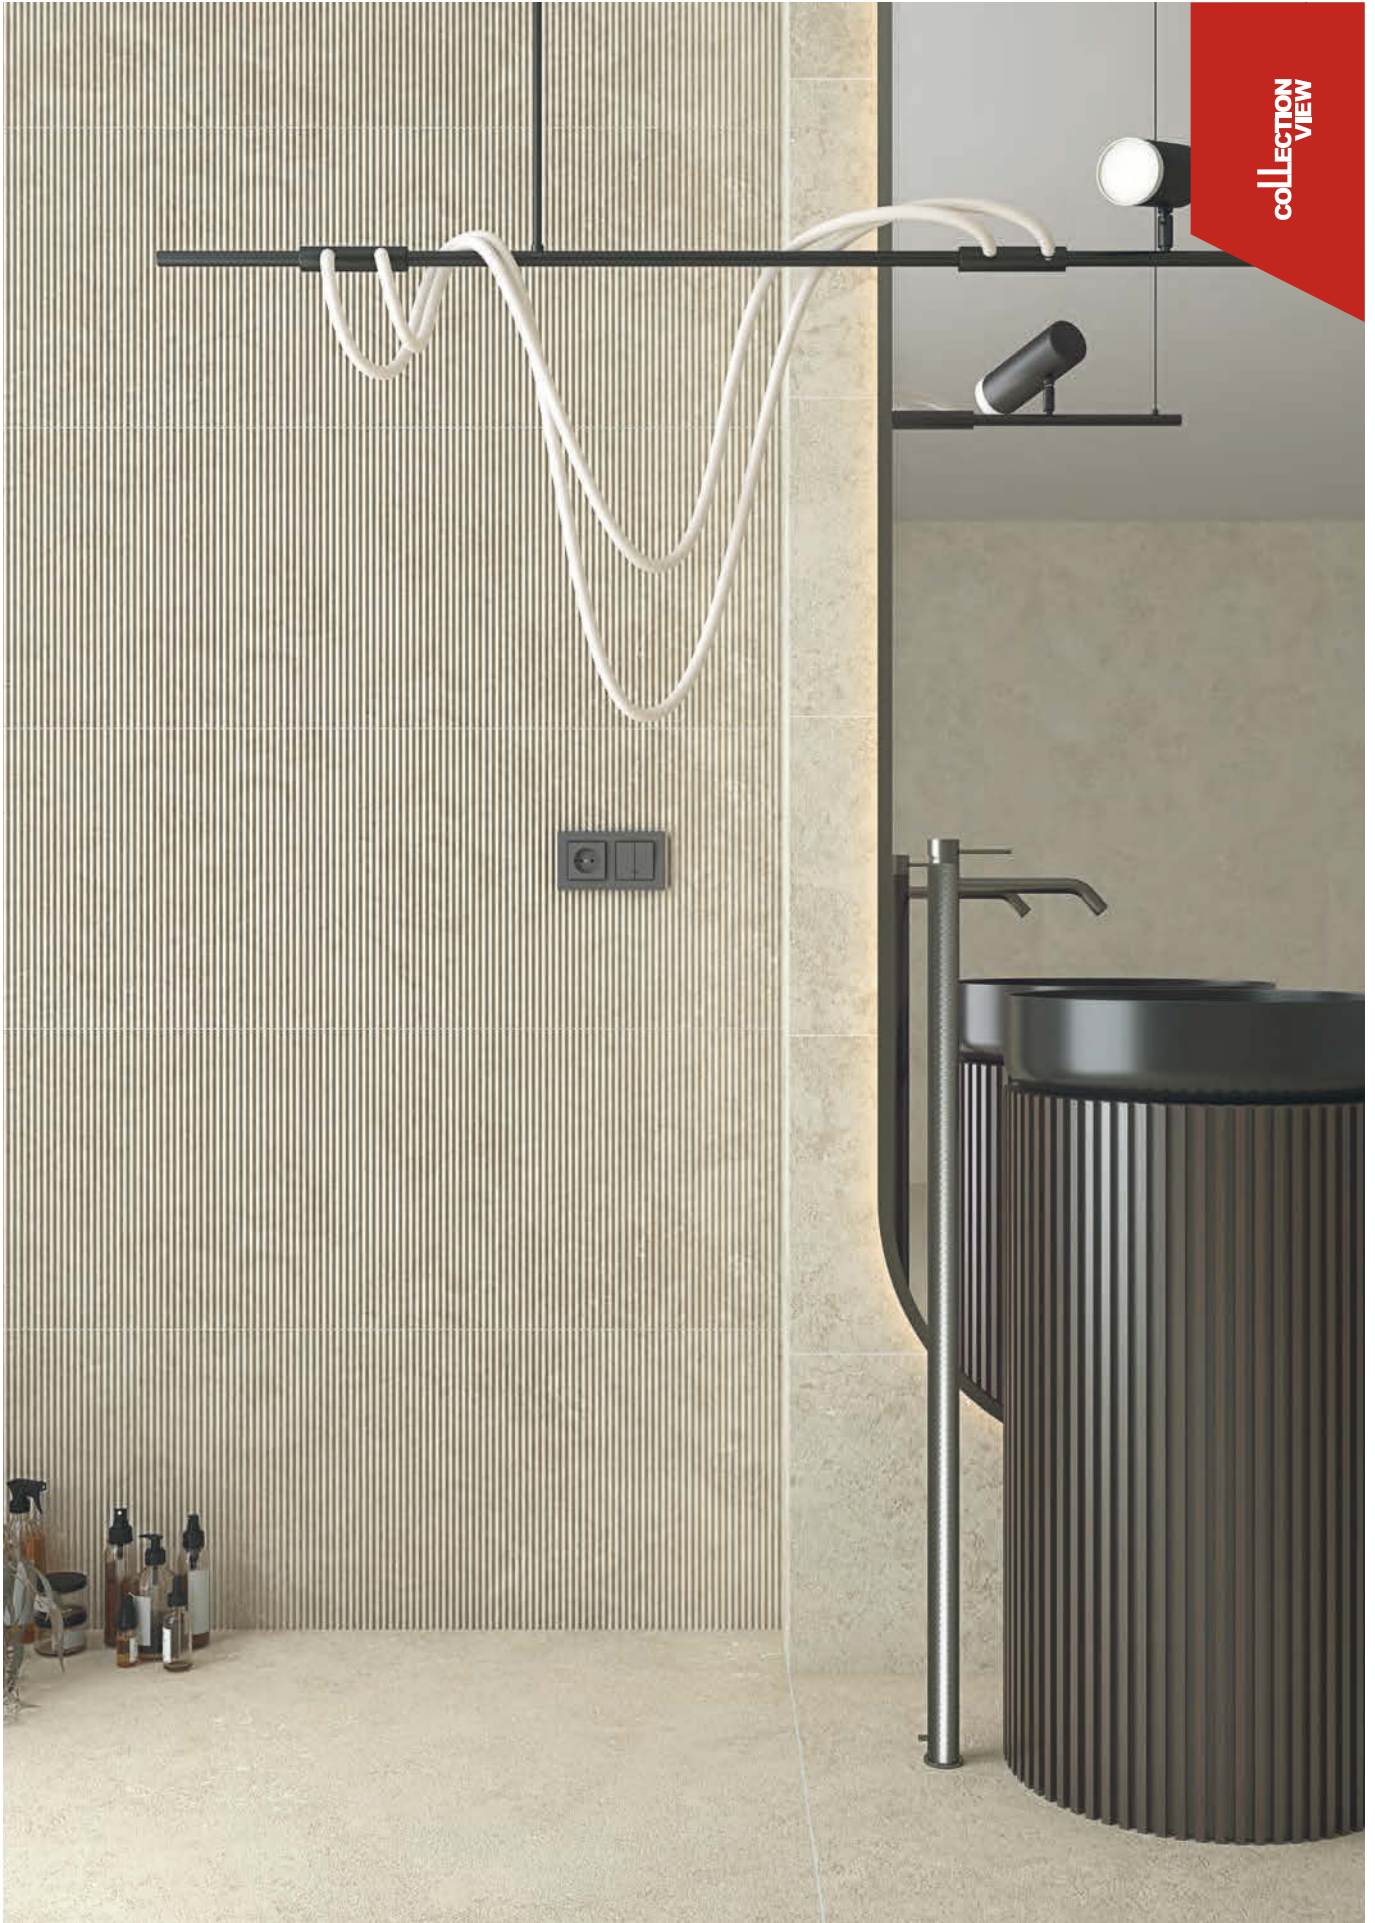

London-R Natural | 120x120 cm / Chelsea-R Bone / Belgravia-R Natural · 45x120 cm