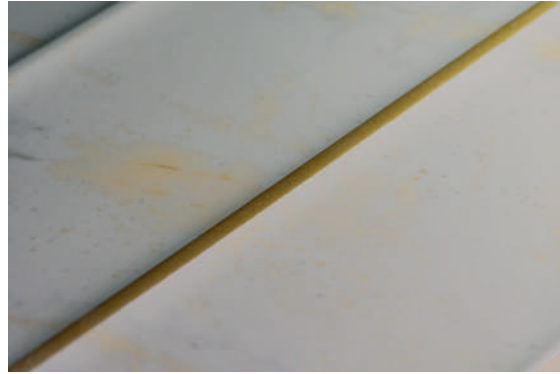

Erdek

—32x99 cm 12.6x39 inches

Revestimiento Wall Tile

—Pasta Blanca *White Body*