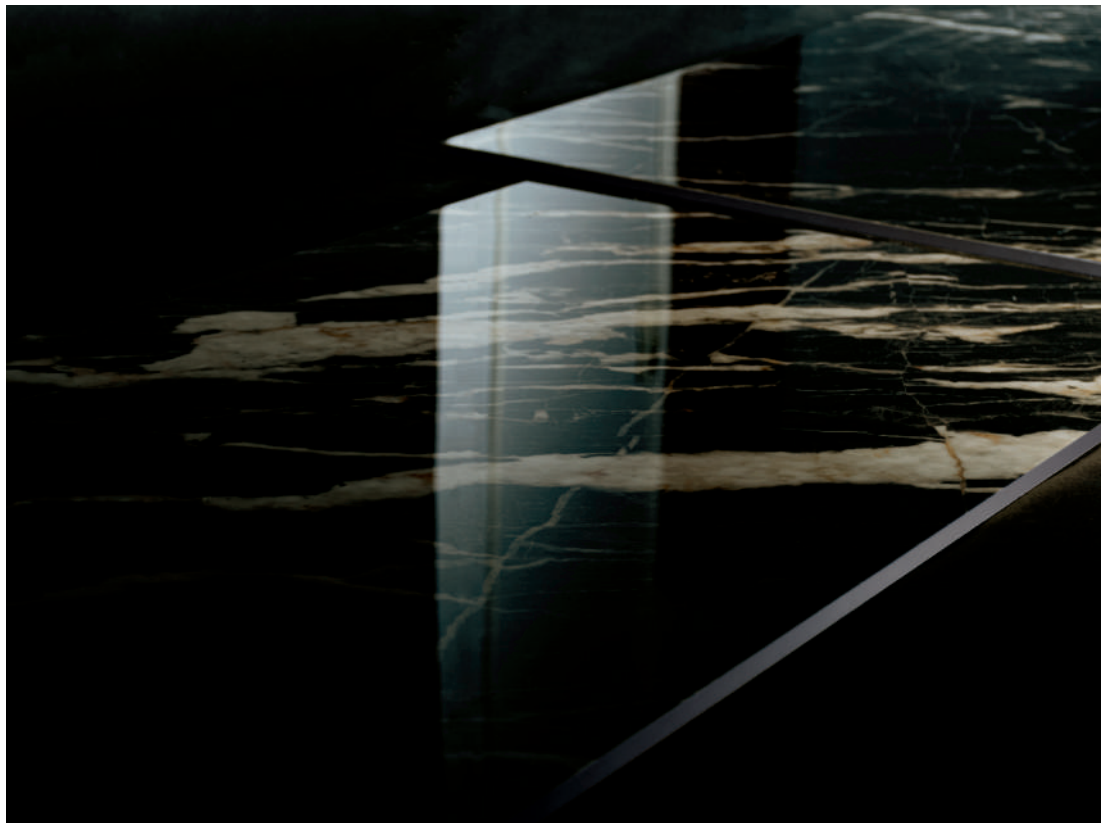

Wailea-R Pulido · 119,3x119,3 cm

Wailea Pulido

- -79,3x179,3 cm 31.2x70.6 inches
- -119,3x119,3 cm 47.0x47.0 inches
- -59,3x119,3 cm 23.3x47.0 inches

Wailea

- -120x120 cm 47.2x47.2 inches
- -60x120 cm 23.6x47.2 inches

Porcelánico *Porcelain tile*