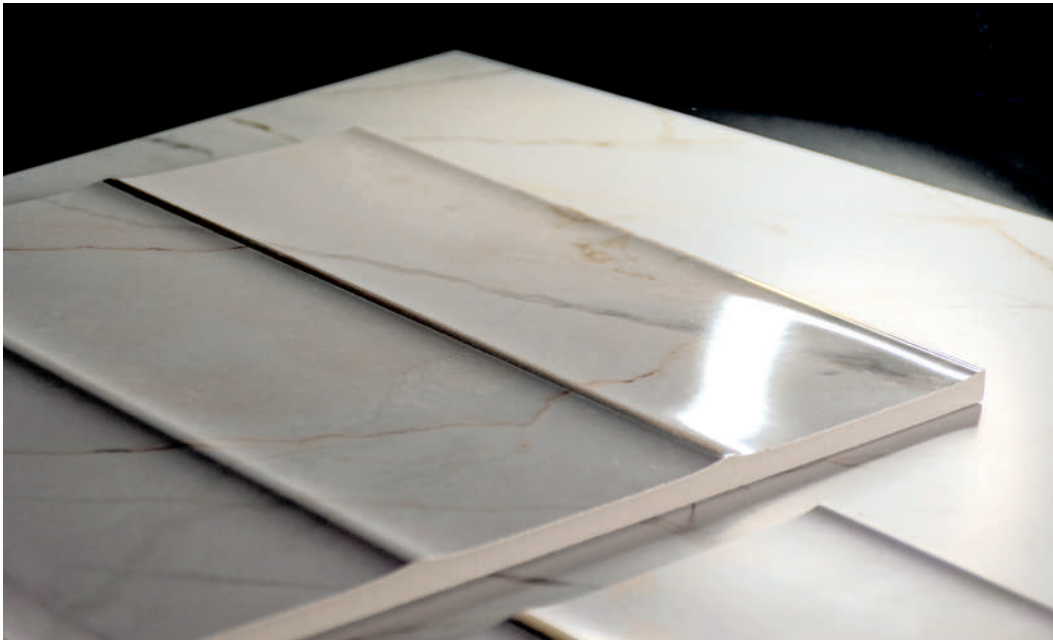

Erdek

—32x99 cm 12.6x39 inches

Revestimiento Wall Tile

—Pasta Blanca *White Body*