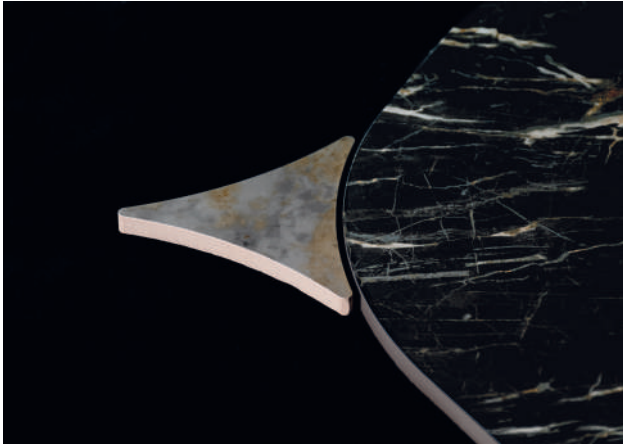

With the intention to complement the Marble-lous, VIVES launches its new white body wall tile: Erdek in both gloss and matt finish which continues the contemporary, sophistication and elegance tendency within this range. It shows off the classic beauty of the most exclusive marbles. Chromatic richness in the veining with a vast graphic variety make the Erdek a unique tile apt for the most demanding of settings.

—Pasta Blanca *White Body*

Izmir-R Brillo Carbón · 32x99 cm
Erdek-R Pulido · 119,3x119,3 cm

Pietra Erdek

—108,5x118,9 cm 42.7x46.8 inches

Star Wailea

—11,1x12,7 cm 4,4x5 inches

Porcelánico *Porcelain tile*

Pietra Erdek · 108,5x118,9 cm