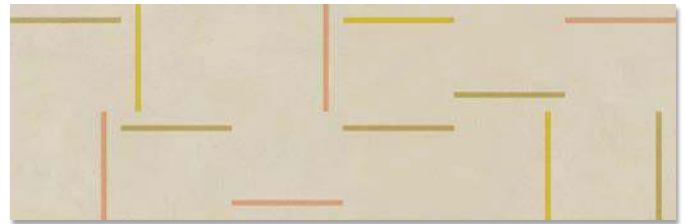

32x99 cm. 12.6x39 inches 

Manhattan-R Light
G.131

Manhattan-R Sand
G.131

Coney-R Light
G.202

Coney-R Sand
G.202

(1) Flatiron-R Light
(2) G.245

(1) Flatiron-R Sand
(2) G.245

(*) 32x30 cm. aprox.
12.6x11.8 inches approx.
Queens Light
G.71