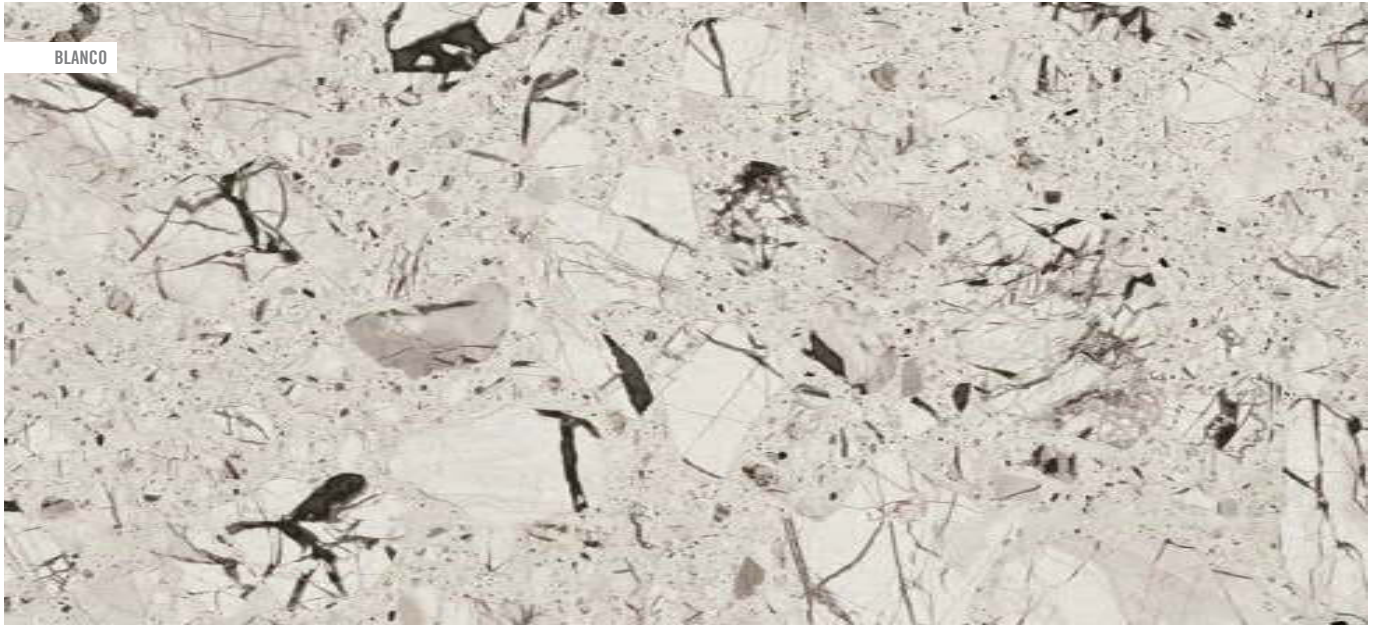

BLANCO

GRIS

NEGRO

Los colores de las piezas de este catálogo son orientativos. The colours shown in this catalogue are for guidance only.